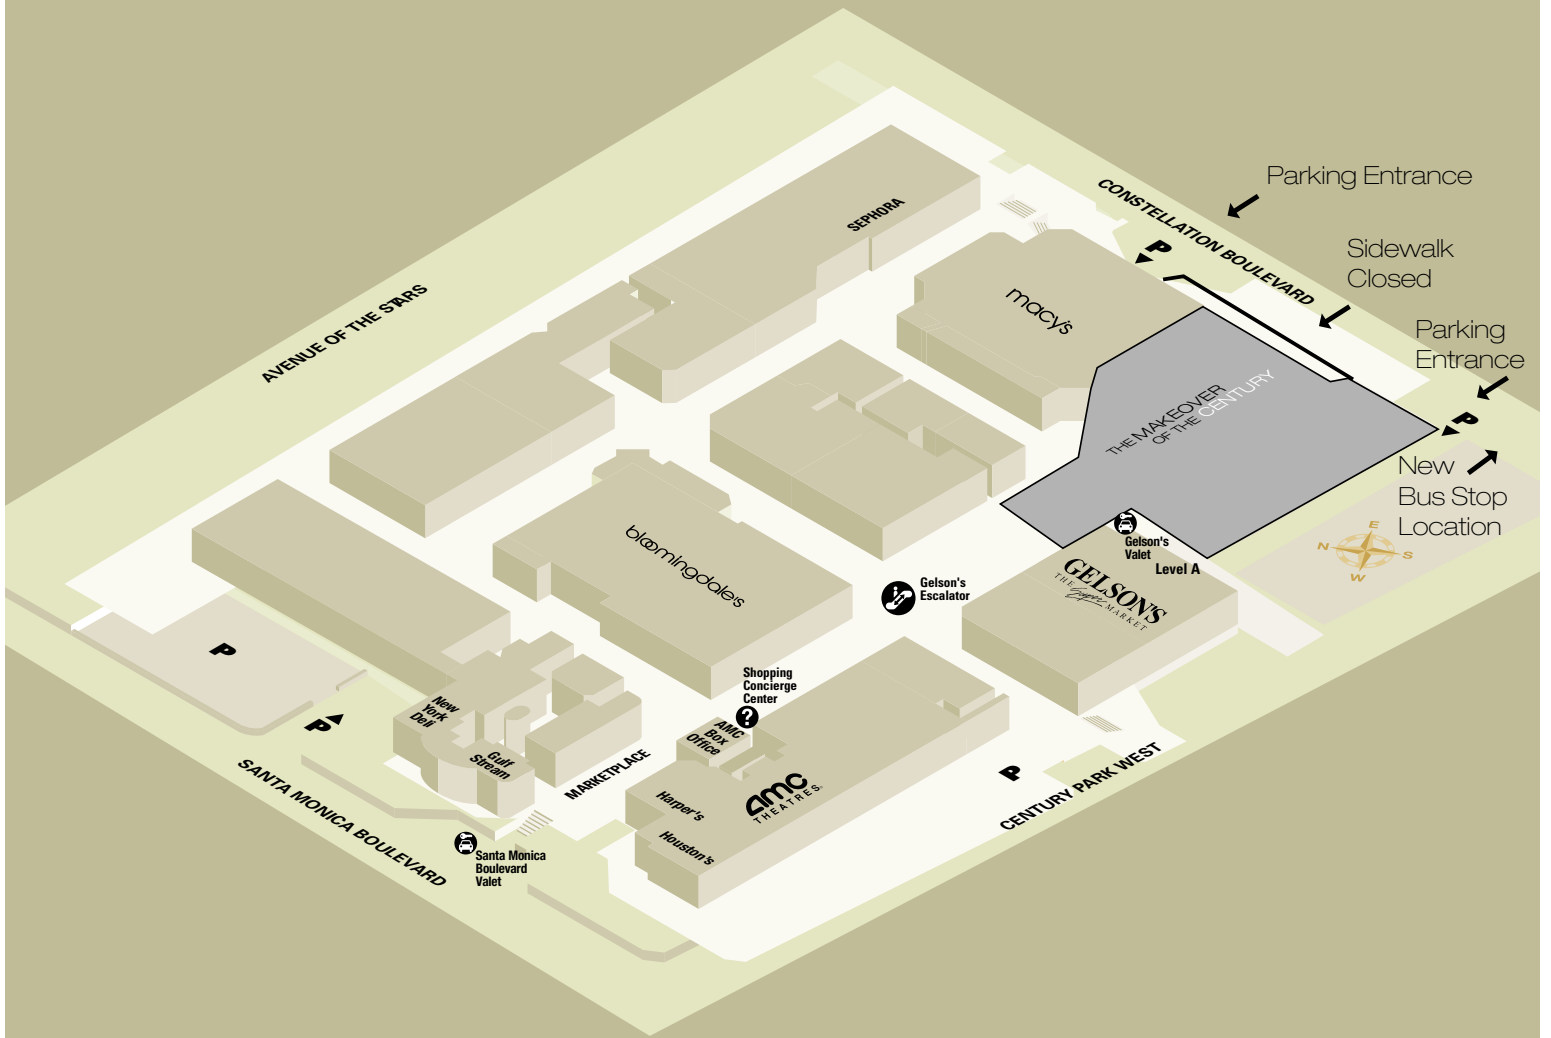

THE MAKEOVER OF THE CENTURY

MAKING SHOPPING
BETTER FOR YOU

Westfield
SHOPPINGTOWN
CENTURY CITY